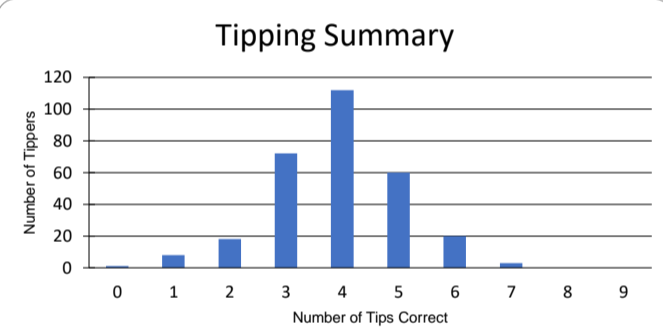

Winner this round
Lee Beaumont (7/9) 181 points. (Actual 178)

Number of tips submitted	294	91.3%
Average Score this week	3.91	
Wild Cards played	1	
Average Wild Card score	7.00	

Match Results AFL Round 4	# of tippers correct
Melbourne 100 d Sydney 78	70 23.8%
Collingwood 78 d Western Bulldogs 64	265 90.1%
GWS Giants 79 d Geelong 75	35 11.9%
Essendon 112 d Brisbane Lions 65	142 48.3%
Richmond 99 d Port Adelaide 92	57 19.4%
West Coast 69 d Fremantle 56	273 92.9%
North Melbourne 71 d Adelaide 59	70 23.8%
Gold Coast 59 d Carlton 57	208 70.7%
St Kilda 74 d Hawthorn 69	28 9.5%

Team	%	Points
Geelong	140.4%	12
GWS Giants	124.7%	12
West Coast	115.0%	12
Brisbane Lions	109.8%	12
St Kilda	104.2%	12
Gold Coast	103.4%	12
Fremantle	127.8%	8
Collingwood	109.7%	8
Hawthorn	107.8%	8
Western Bulldogs	105.6%	8
Port Adelaide	105.3%	8
Essendon	95.1%	8
Richmond	86.4%	8
Adelaide	86.8%	4
Sydney	86.6%	4
Melbourne	75.8%	4
North Melbourne	73.1%	4
Carlton	79.2%	0

Team	Survivors	Dropouts	In Hand
Adelaide	2	×	48
Brisbane Lions	2	×	48
Carlton			50
Collingwood	16	✓	30
Essendon			49
Fremantle			37
Geelong	5	×	42
Gold Coast	6	✓	4